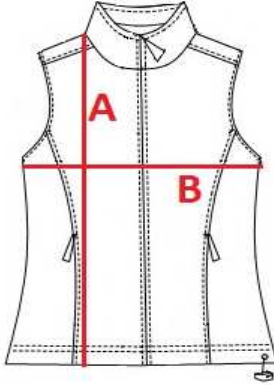

0103

Ladies' fleece vest

cm	S	M	L	XL	XXL
A	62	63,5	65	66,5	68
B	47	49	51	53	55

Orientation sizes of the product.