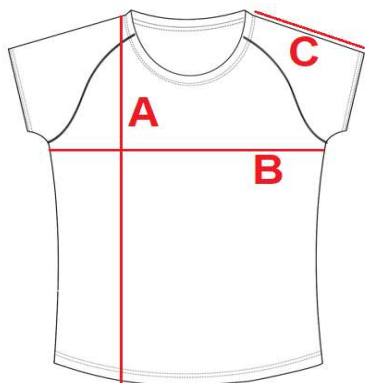

0113

Ladies' raglan t-shirt

cm	S	M	L	XL	XXL
A	59	62	64	67	70
B	37	39	41	43	47
C	18	19	20	21	22

Orientation sizes of the product.