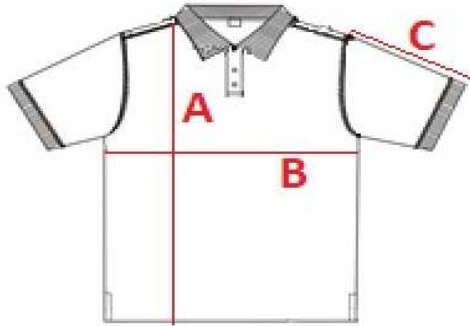

# 055

Men's poloshirt

cm	S	M	L	XL	XXL
A	70	72	75	77	78
B	54	56	58	61	64
C	22	23	24	25	26

Orientation sizes of the product.