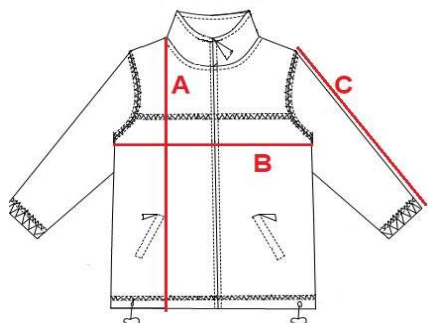

058

Men's zipper sweatshirt fleece

cm	S	M	L	XL	XXL	XXXL
A	68	71	74	77	80	83
B	54	56	59	62	65	68
C	64	66	68	70	71	72

Orientation sizes of the product.