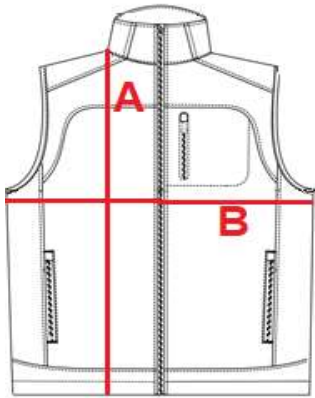

## Men's softshell vest

cm	M	L	XL	XXL
<b>A</b>	66	71	72	75
<b>B</b>	57	59	64	65

Orientation sizes of the product.