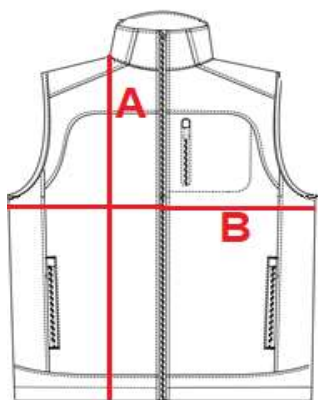

0604

Men's softshell vest

cm	M	L	XL	XXL
A	66	71	72	75
B	57	59	64	65

Orientation sizes of the product.