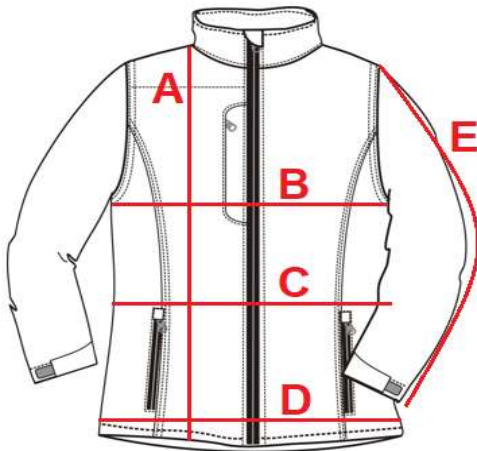

0706

Ladies' softshell jacket

| cm | S | M | L | XL | XXL |
|----------|----|----|----|----|-----|
| A | 66 | 68 | 70 | 72 | 74 |
| B | 48 | 50 | 52 | 54 | 58 |
| C | 44 | 45 | 46 | 50 | 56 |
| D | 47 | 49 | 51 | 53 | 59 |
| E | 59 | 60 | 61 | 63 | 63 |

Orientation sizes of the product.