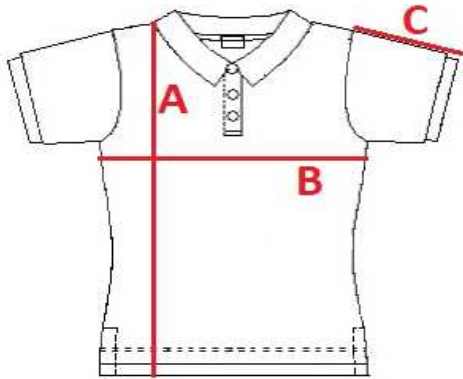

084

Ladies' poloshirt

cm	S	M	L	XL	XXL
A	61	63	66	69	70
B	38	40	43	46	51
C	14	15	17	18	19

Orientation sizes of the product.