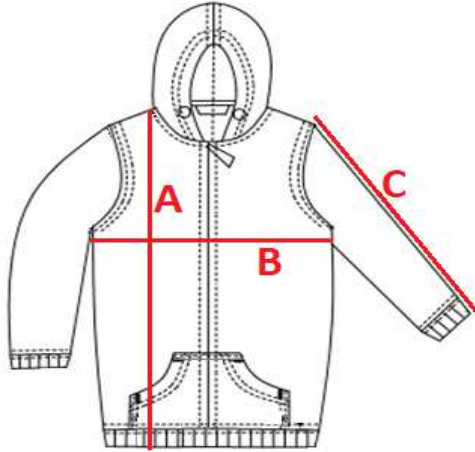

099

Men's hooded zipper sweatshirt

| cm | S | M | L | XL | XXL |
|----------|----|----|----|----|-----|
| A | 68 | 71 | 74 | 77 | 80 |
| B | 53 | 55 | 59 | 62 | 64 |
| C | 57 | 60 | 62 | 63 | 66 |

Orientation sizes of the product.