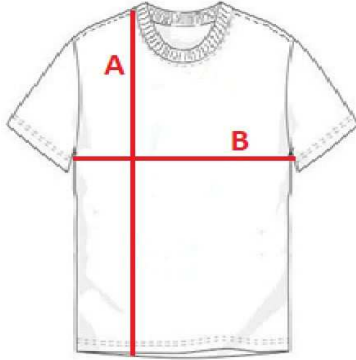

CM03

Kid's t-shirt camouflage

cm	XS	S	M	L	XL
A	46	50	54	60	64
B	34	36	40	44	48

Orientation sizes of the products.