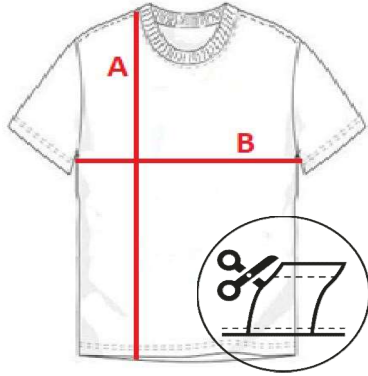

F KT03

Kid's t-shirt NO LABEL

cm	XS	S	M	L	XL
A	46	50	54	60	64
B	34	36	40	44	48

Orientation sizes of the products.