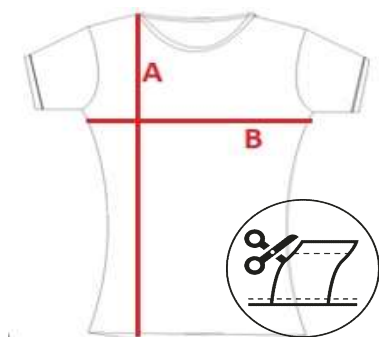

# F LT07

Ladies' t-shirt NO LABEL

cm	S	M	L	XL	XXL
A	64	66,5	69	70	70
B	39	43	47	53	60

Orientation sizes of the product.