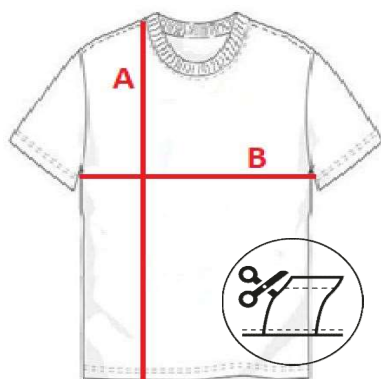

F MT01

Men's t-shirt NO LABEL

cm	S	M	L	XL	XXL	3XL	4XL
A	69	71	73	76	78	80	82
B	50	53	56	59	62	65	67

Orientation sizes of the product.