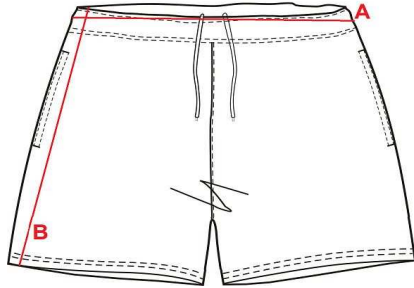

FK655

Men's shorts sport

cm	S	M	L	XL	XXL
A	35	36	38	40	42
B	44	45	46	47	48

Orientation sizes of the products.