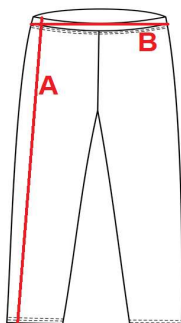

FK75

Ladies' 3/4 leggings

cm	S	M	L	XL	XXL
A	69	69	69	69	69
B	36	38	39	40,5	42

Orientation sizes of the product.