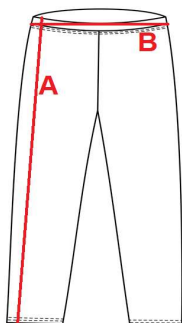

# FK75

Ladies' 3/4 leggings

---

cm	S	M	L	XL	XXL
<b>A</b>	66	67	68	68,5	69
<b>B</b>	35	37	38	40	42

Orientation sizes of the product.