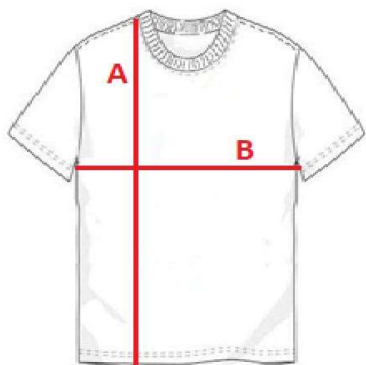

FKT03/KT03

Kid's t-shirt

cm	XS/116	S/128	M/140	L/152	XL/164
A	46	50	54	60	64
B	34	36	40	44	48

Orientation sizes of the products.