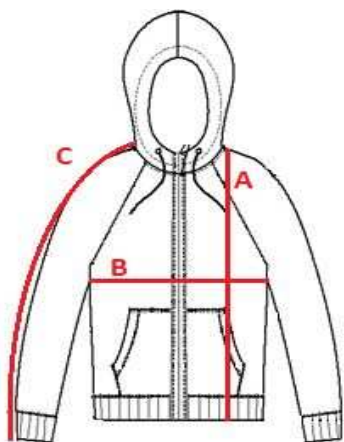

LS16

Ladies' zipper sweatshirt

cm	S	M	L	XL	XXL
A	60	62	64	68	69
B	46	49,5	53	56,5	60
C	73	74	75	76	77

Orientation sizes of the products.