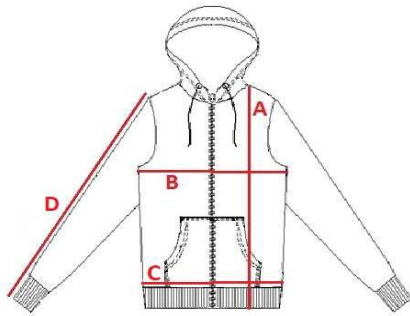

LS17

Ladies' zipper sweatshirt

cm	S	M	L	XL	XXL
A	65	67	68	69	71
B	44	48	52	56	58
C	43	45	48	52	55
D	64	65	66	67	68

Orientation sizes of the products.