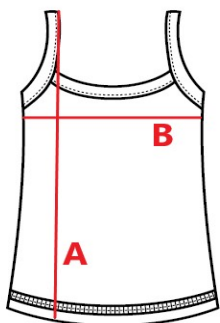

LT401

Ladies' spaghetti top

cm	S	M	L	XL	XXL
A	62	64	66	68	69
B	36	38	39,5	41	44

Orientation sizes of the product.