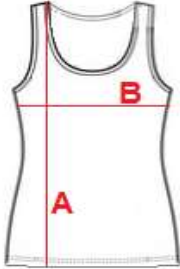

LT402

Ladies' singlet

cm	S	M	L	XL	XXL
A	59	61	63	65	67
B	36	39	42	46	50

Orientation sizes of the product.