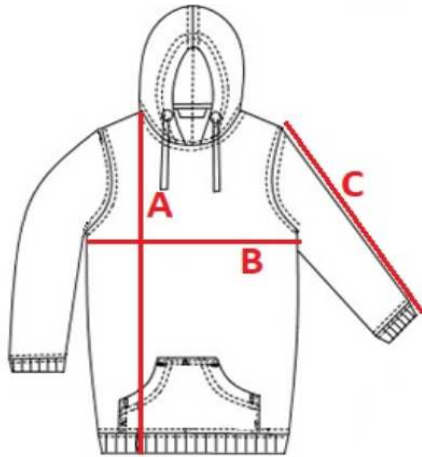

## Men's hooded sweatshirt

cm	S	M	L	XL	XXL	3XL
<b>A</b>	70	72	75	78	81	84
<b>B</b>	55	58	61	63	66	69
<b>C</b>	62,5	64	66	69	71	72

Orientation sizes of the product.