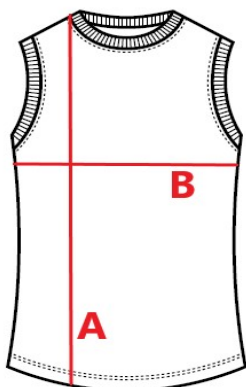

MT09

Men's top

cm	S	M	L	XL	XXL	3XL
A	67	70	72	75	77	79
B	46	49	54	59	64	67

Orientation sizes of the product.