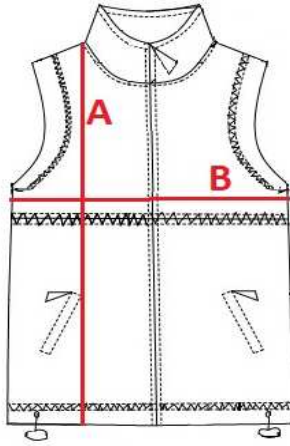

# MVF13

Men's fleece vest

cm	M	L	XL	XXL
<b>A</b>	69	72	75	78
<b>B</b>	56,5	59,5	62,5	67

Orientation sizes of the product.