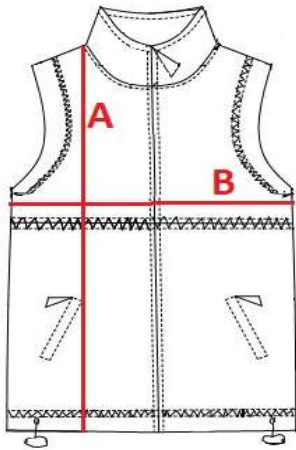

MVF13

Men's fleece vest

cm	M	L	XL	XXL	3XL
A	69	72	75	78	81
B	56,5	59,5	62,5	67	70

Orientation sizes of the product.