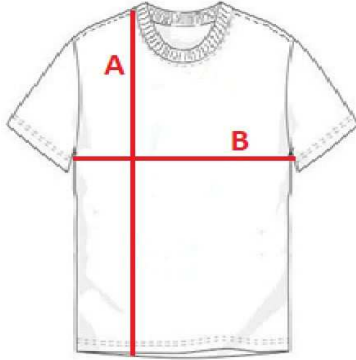

ST03

Kid's t-shirt stripes

cm	XS	S	M	L	XL
A	46	50	54	60	64
B	34	36	40	44	48

Orientation sizes of the products.