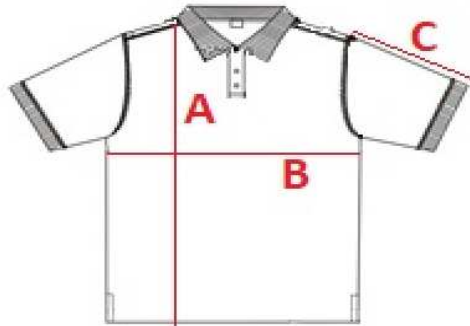

UP06

Men's poloshirt

cm	XS	S	M	L	XL	XXL	3XL
A	67	69	71	73	76	79	81
B	47	50	53	56	59	62	65
C	20	21	22	23	24	25	26

Orientation sizes of the product.