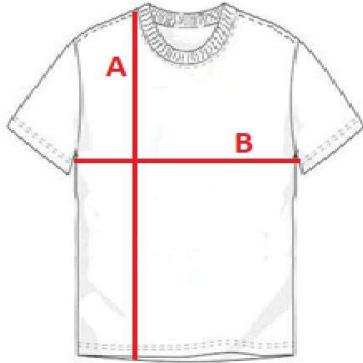

# UT05

Men's t-shirt

cm	XS	S	M	L	XL	XXL	3XL
A	67	69	71	73	76	79	81
B	47	50	53	56	59	62	65

Orientation sizes of the product.