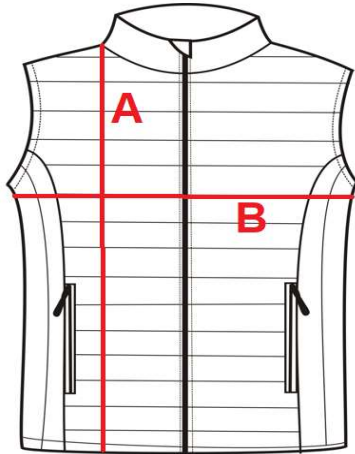

VM801

Men's bodywarmer

cm	S	M	L	XL	XXL	3XL
A	67	69	71	73	75	77
B	54	57	60	63	66	69

Orientation sizes of the product.