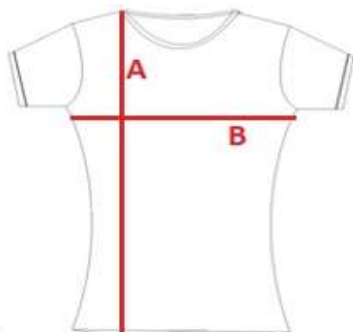

LT08

Ladies' t-shirt with elasthan

cm	S	M	L	XL	XXL
A	62	63	65	66	69
B	38	42	46	50	54

Orientation sizes of the product.