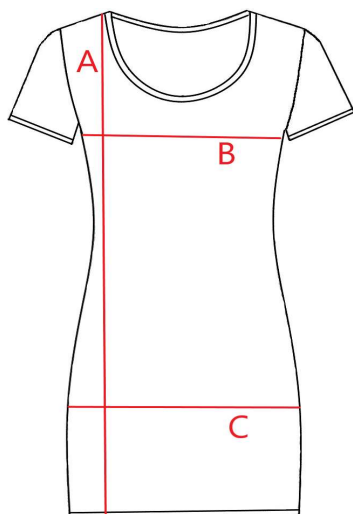

LT38

Ladies' dress with elasthan

cm	S	M	L	XL	XXL
A	90	91	92	94	98
B	39	45	49	56	61
C	44	50	52	60	64

Orientation sizes of the product.