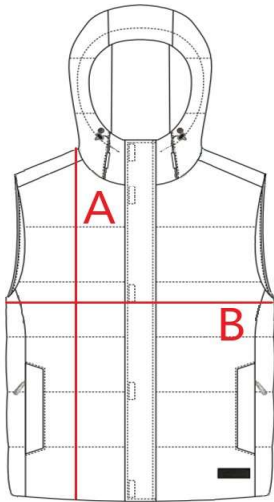

VM802

Men's bodywarmer with hood

cm	S	M	L	XL	XXL	3XL
A	68	70	72	74	76	78
B	55	59	63	67	71	75

Orientation sizes of the product.